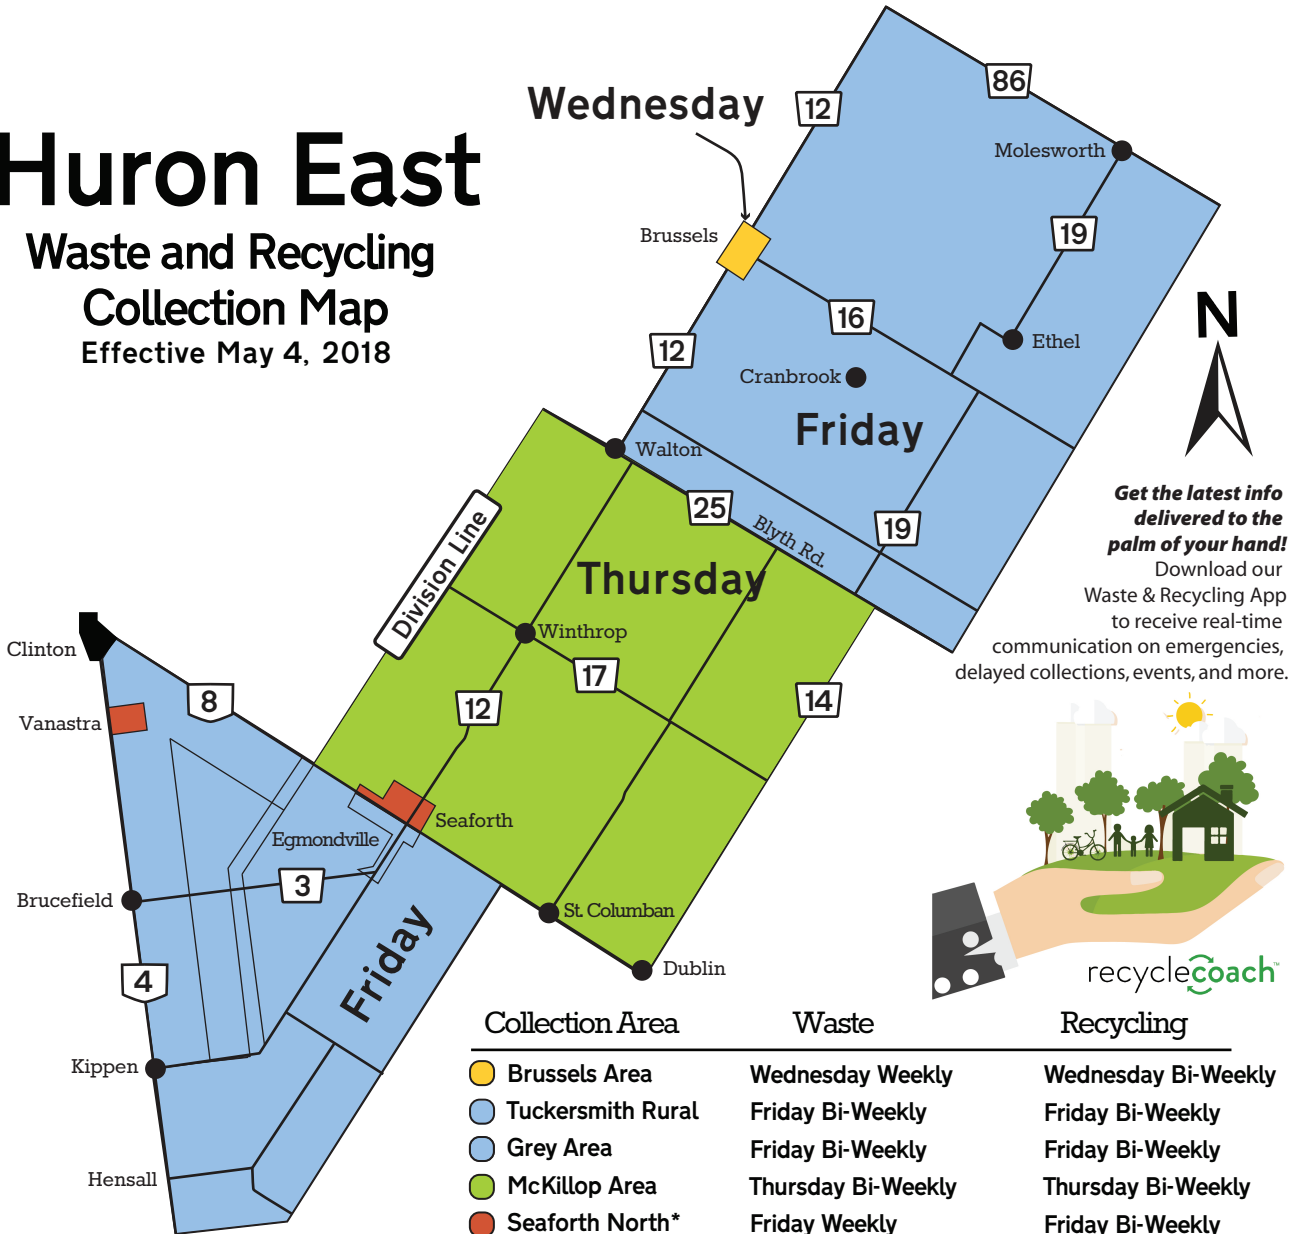

# Huron East

## Waste and Recycling

### Collection Map

Effective May 4, 2018

**Get the latest info delivered to the palm of your hand!**  
 Download our Waste & Recycling App to receive real-time communication on emergencies, delayed collections, events, and more.

recycleCOACH™

Collection Area	Waste	Recycling
Brussels Area	Wednesday Weekly	Wednesday Bi-Weekly
Tuckersmith Rural	Friday Bi-Weekly	Friday Bi-Weekly
Grey Area	Friday Bi-Weekly	Friday Bi-Weekly
McKillop Area	Thursday Bi-Weekly	Thursday Bi-Weekly
Seaforth North*	Friday Weekly	Friday Bi-Weekly
Seaforth South†	Friday Weekly	Friday Bi-Weekly