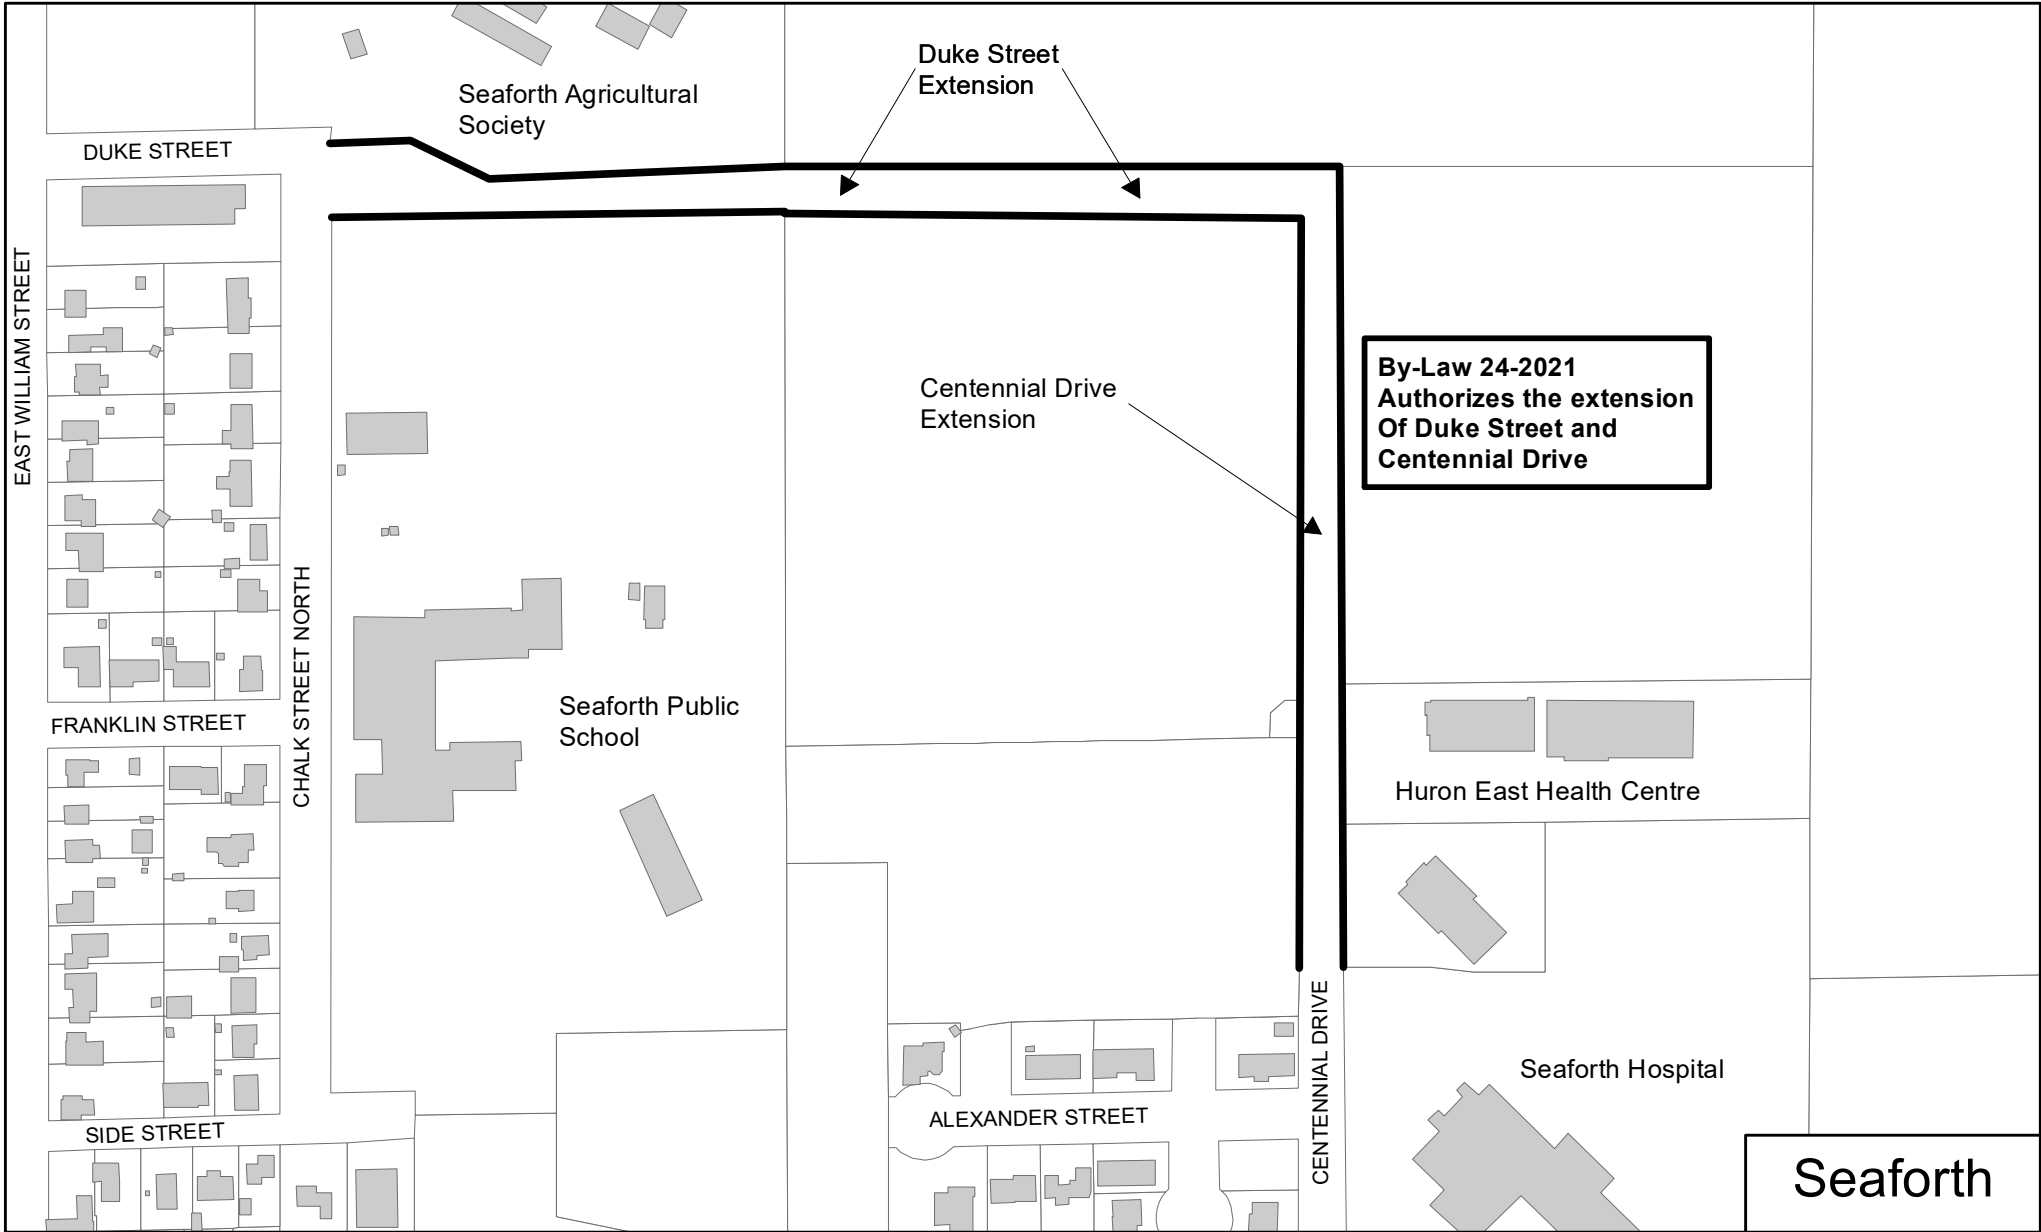

Duke Street & Centennial Drive Extensions

Produced by the County of Huron GIS Services with data supplied under License by Members of the Ontario Geospatial Data Exchange, MVCA, ABCA, SVCA, UTRCA and MNR&F. Orthoimagery flown in 2015. This map is illustrative only. Do not rely on it as a precise indicator of routes, feature locations, nor as a guide to navigation. Copyright © Queen's Printer 2021.

Last Modified 3/11/21

1:3,000

- Building Footprints
- Property Boundary