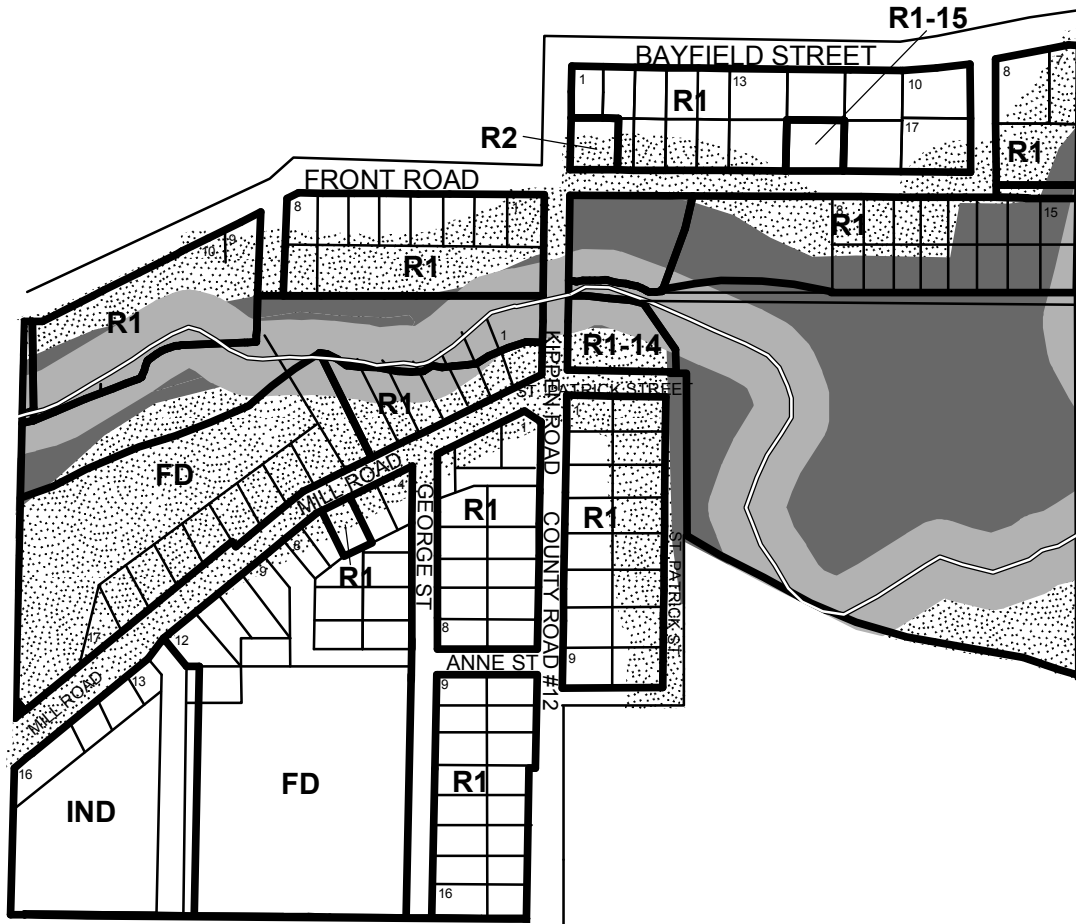

SEAFORTH WARD  
See Key Map 40C

SEAFORTH WARD  
See Key Map 40D

See Key Map 40

See Key Map 41

See Key Map 41

See Key Map 42

1:6,000

SCHEDULE 'A'  
**KEY MAP 40E**  
**HURON EAST**  
TUCKERSMITH WARD  
EGMONDVILLE

See Key Map 42

Amendments

REVISION DATE September 19, 2006