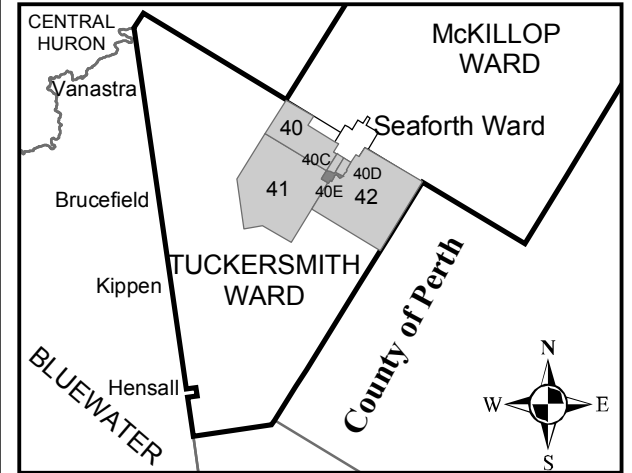

SEAFORTH WARD  
See Key Map 40C

SEAFORTH WARD  
See Key Map 40D

See Key Map 40

See Key Map 41

See Key Map 41

See Key Map 42

1:6,000

SCHEDULE 'A'  
**KEY MAP 40E**  
**HURON EAST**  
TUCKERSMITH WARD  
EGMONDVILLE