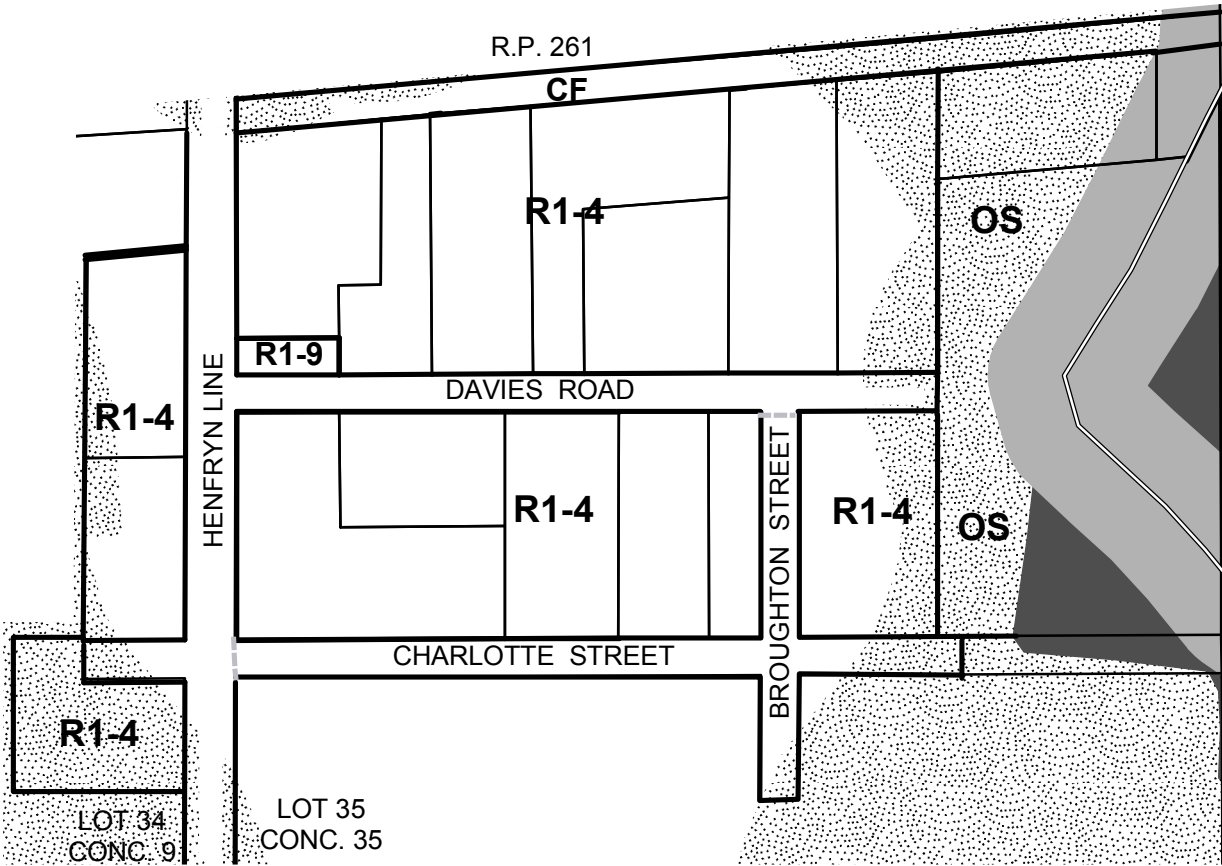

SEE KEY MAP 12

SEE KEY MAP 12

SCHEDULE 'A'
KEY MAP 12A
HURON EAST
 GREY WARD
 HENFRYN

Amendments

1:3,000

REVISION DATE September 19, 2006