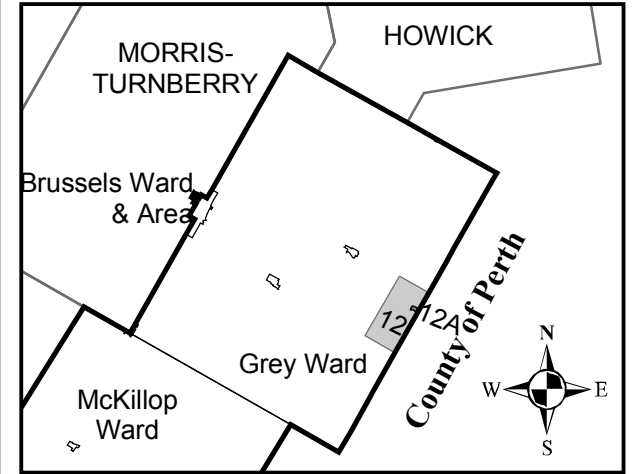

SEE KEY MAP 12

SEE KEY MAP 12

SCHEDULE 'A'
KEY MAP 12A
HURON EAST
 GREY WARD
 HENFRYN

Amendments

1:3,000

REVISION DATE September 19, 2006